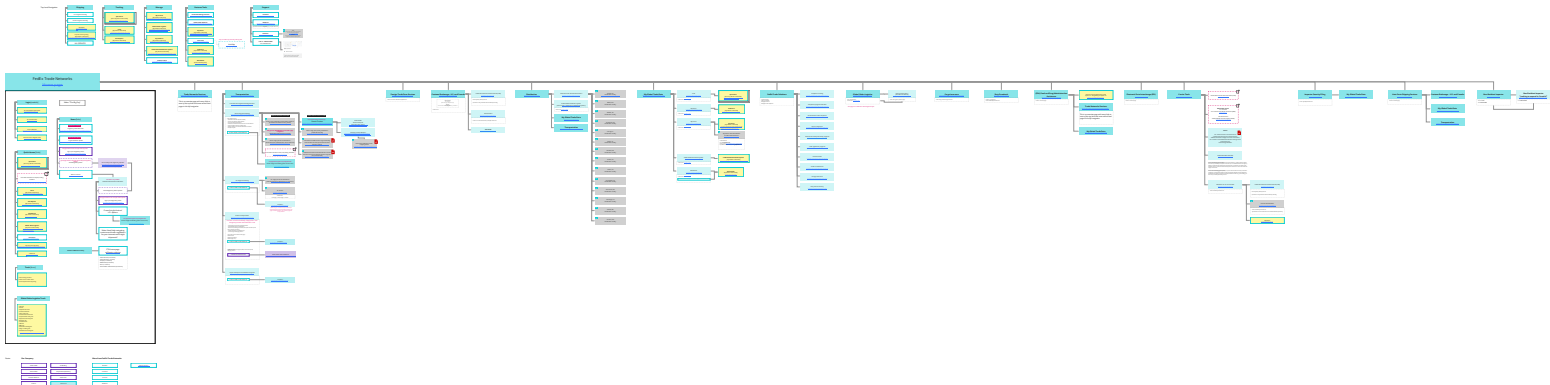

LEGEND

- Light blue: U.S. Level Pages (and Main Non-optimized)
- Light purple: U.S. Level Pages
- Light grey: U.S. Level Pages
- Light green: U.S. Level Pages
- Light orange: Links to a FedEx.com page
- Light yellow: Links to FedEx.com page
- Light red: Links to a FedEx.com page
- Light blue: U.S. Level Pages (and Main Non-optimized)
- Light purple: U.S. Level Pages
- Light grey: U.S. Level Pages
- Light green: U.S. Level Pages
- Light orange: Links to a FedEx.com page
- Light yellow: Links to FedEx.com page
- Light red: Links to a FedEx.com page
- Light blue: U.S. Level Pages (and Main Non-optimized)
- Light purple: U.S. Level Pages
- Light grey: U.S. Level Pages
- Light green: U.S. Level Pages
- Light orange: Links to a FedEx.com page
- Light yellow: Links to FedEx.com page
- Light red: Links to a FedEx.com page

Global Order Logistics

Global Distribution System

WorldTariff®

Importer Security Filing

eManifest

FedEx Fulfillment Platform

Supply Chain Customer Portal

FedEx Trade Networks current site map

<https://trn.fedex.com/na/>

Legend

- Country**
 - United States
 - Canada
 - Mexico
 - Central America
 - Caribbean
 - South America
- Region**
 - North America
 - South America
- Network**
 - Express
 - Freight
 - Business
 - Home Delivery
 - International
- Service**
 - Express
 - Freight
 - Business
 - Home Delivery
 - International
- Other**
 - Other